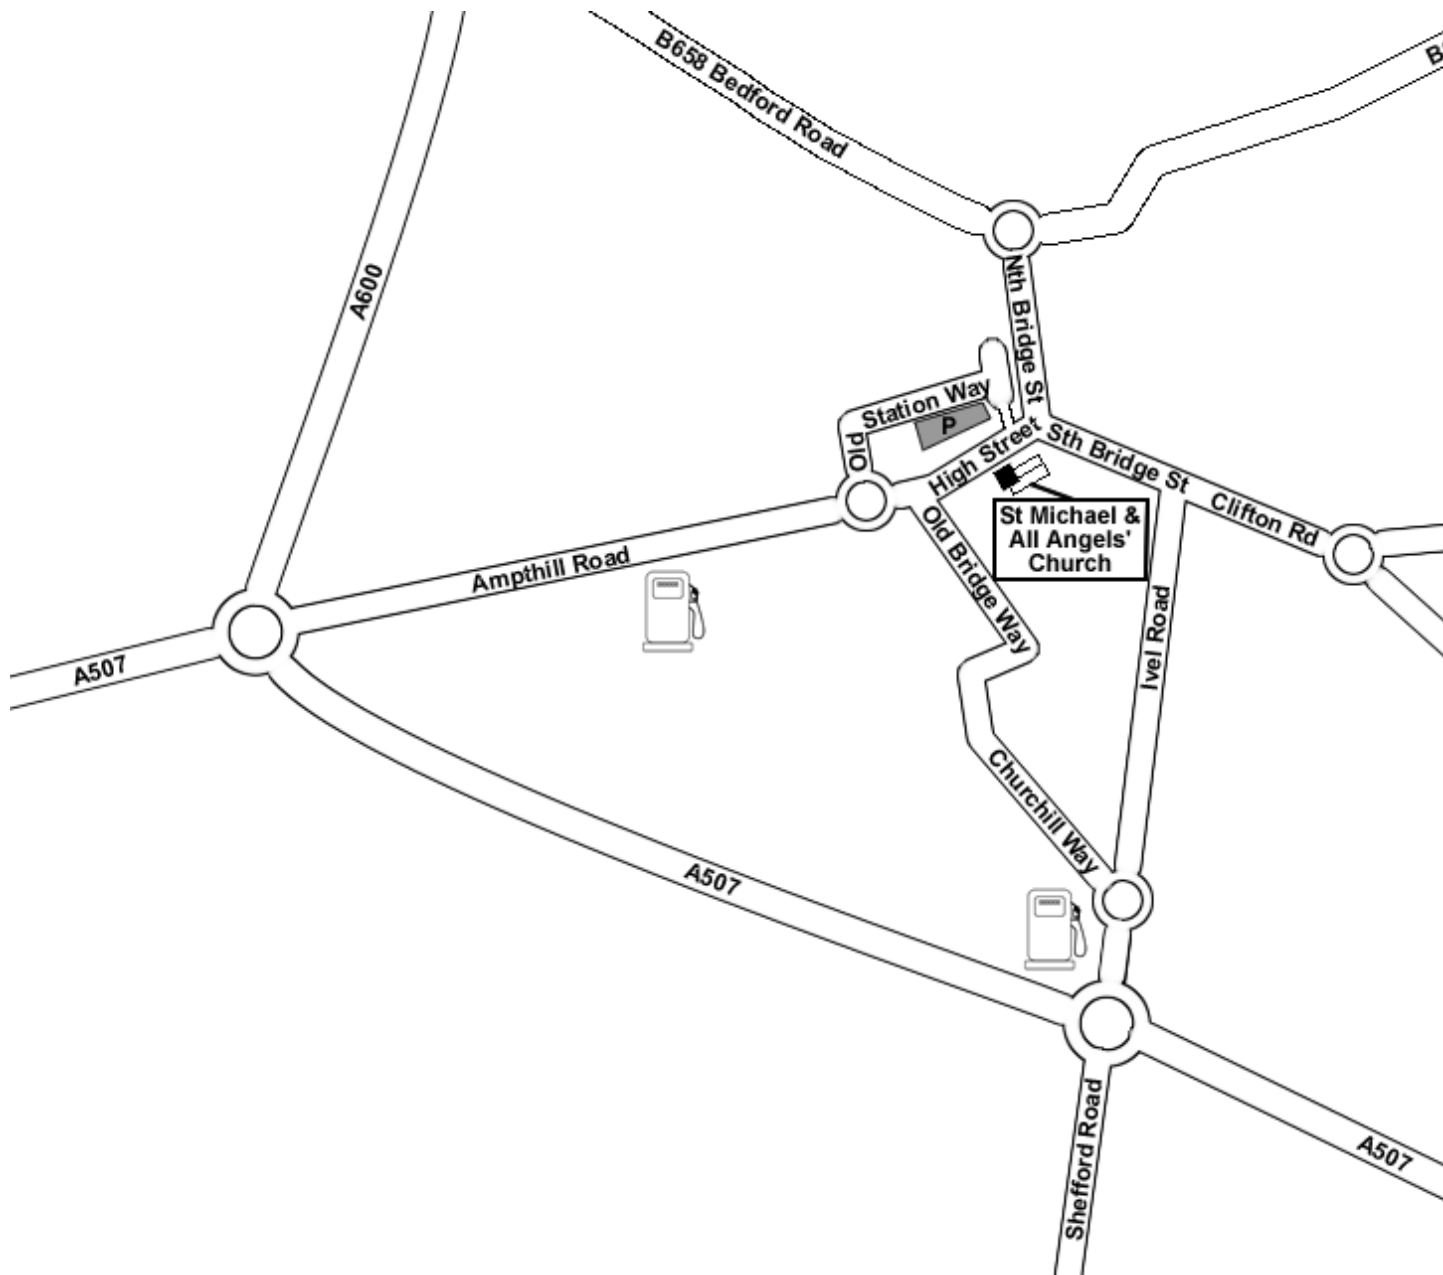

**Directions to St Michael & All Angels' Church, Shefford, Bedfordshire**

We recommend that you park in the large, free car park in Old Station Way - there is a footpath from the car park to the High Street that will bring you out immediately opposite the Church (pelican crossing a few yards to your left for safe crossing)